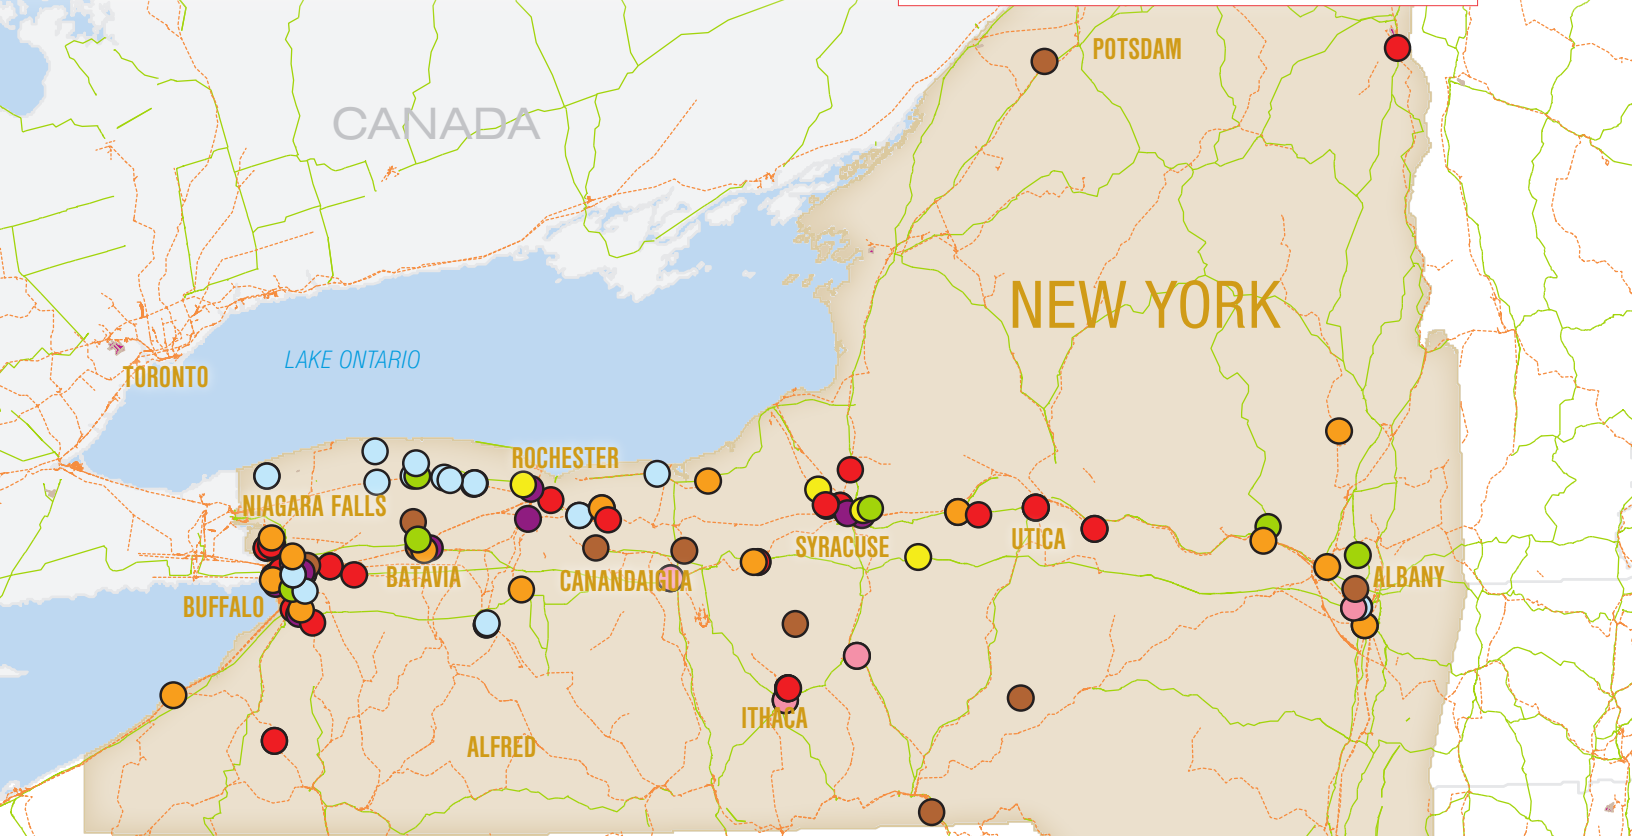

NY Food Industry

New York Loves Food Industry connects the agribusiness industry to the academia, R&D, and food manufacturing resources needed to be successful in the United States.

Supply Chain Assets

Asset Industry Clusters Legend

- Cold Storage
- Consulting/Services
- Engineering
- Equipment
- Manufactured Ingredients
- Labs
- Packaging
- Transportation/Warehouse/Trucking
- Highway
- Rail

Drive Times

BUFFALO

Toronto, ON, CA	2 Hours
New York, NY	6 Hours
Washington DC	7 Hours
Chicago, IL	8.5 Hours

SYRACUSE

Montreal, QC, CA	4 Hours
New York, NY	4 Hours
Philadelphia, PA	4 Hours
Washington DC	6 Hours

ALBANY

Boston, MA	2.5 Hours
New York, NY	2.5 Hours
Montreal, QC, CA	3.5 Hours
Philadelphia, PA	4 Hours

Labs

COMPANY

CITY

Acts Testing Labs, Inc.	Buffalo
Ameritech Laboratories	College Point
Bacti-Chem Labs of NY, Inc.	Long Island
Biotrax Testing Laboratory	Cheektowaga
Certified Laboratories, Inc.	Plain View
Chestnut Labs	Ithaca
Cornell Nutrient Analysis Laboratory	Ithaca
Dairy One	Ithaca
EMSL Analytical, Inc.	New York
FDA Northeast Regional/District Office	Jamaica
FDA Northeast Regional/District Office	Buffalo
MICROBAC	Cortland
NYS Food Laboratory	Albany
NYSAES- Food Research Lab	Geneva